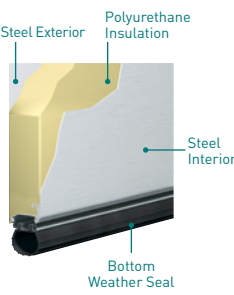

CL3000 Triple-Layer: Steel + Insulation + Steel

Specifications

	AMARR CLASSICA CL1000	AMARR CLASSICA CL2000	AMARR CLASSICA CL3000
PANEL DESIGNS			
Carriage House	7 Designs	7 Designs	7 Designs
INSULATION		Polystyrene¹	Polyurethane
R-VALUE²		6.64	13.35
ENERGY EFFICIENCY		Better	Best
QUIET OPERATION		Better	Best
DOOR THICKNESS	2" (5.1cm)	2" (5.1cm)	2" (5.1cm)
WINDOW GLASS OPTIONS			
1/8" (0.32cm) Tempered Double Strength	•	•	•
Insulated Glass			•
Obscure	•	•	•
WIND LOAD³ AVAILABLE	•	•	•
PAINT FINISH WARRANTY⁴	Lifetime	Lifetime	Lifetime
WORKMANSHIP/HARDWARE WARRANTY⁴	3 Years	5 Years	Lifetime